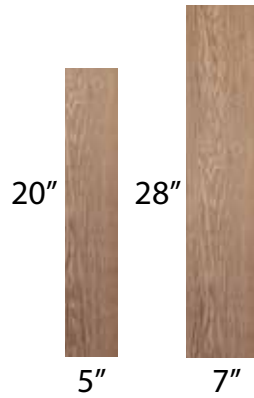

Plain Sawn Character Grade 3/4" Thick Options

LENGTH DESCRIPTION (29" - 10')
The diagram represents potential variations in color, grain and character of one full carton of material.

LENGTH DESCRIPTION (29" - 15')
The diagram represents potential variations in color, grain and character of one full carton of material.

Plain Sawn Or Select Character Grade 5/8" Thick Options

HERRINGBONE PATTERN
5/8" x 5" x 20"
and 5/8" x 7" x 28"

5/8" Thick x 7"
5 ROWS PER BOX

LENGTH DESCRIPTION (23" - 86")
The diagram represents potential variations in color, grain and character of one full carton of material.

CHEVRON PATTERN
5/8" x 5" x 25"

Rift & Quartered Select Ab Grade 5/8" Thick Options

RIFT & QUARTERED
5/8" x 5" x 86"

LENGTH DESCRIPTION (23" - 86")
The diagram represents potential variations in color, grain and character of one full carton of material.