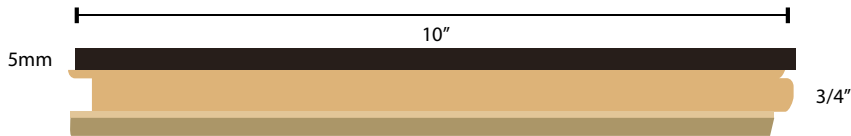

Plain Sawn Character Grade 3/4" Thick Options

LENGTH DESCRIPTION (29" - 10')
The diagram represents potential variations in color, grain and character of one full carton of material.

LENGTH DESCRIPTION (29" - 15')
The diagram represents potential variations in color, grain and character of one full carton of material.

Plain Sawn Or Select Character Grade 5/8" Thick Options

HERRINGBONE PATTERN
5/8" x 5" x 20"
and 5/8" x 7" x 28"

5/8" Thick x 7"
5 ROWS PER BOX

LENGTH DESCRIPTION (23" - 86")
The diagram represents potential variations in color, grain and character of one full carton of material.

CHEVRON PATTERN
5/8" x 5" x 25"

Rift & Quartered Select Ab Grade 5/8" Thick Options

RIFT & QUARTERED
5/8" x 5" x 86"

LENGTH DESCRIPTION (23" - 86")
The diagram represents potential variations in color, grain and character of one full carton of material.