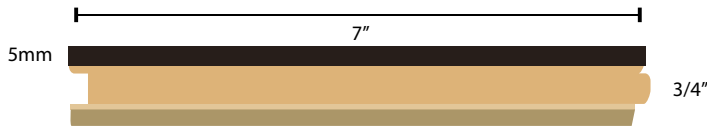

Plain Sawn Character Grade 3/4" Thick Options

LENGTH DESCRIPTION (29" - 10')
The diagram represents potential variations in color, grain and character of one full carton of material.

LENGTH DESCRIPTION (29" - 15')
The diagram represents potential variations in color, grain and character of one full carton of material.

Plain Sawn Or Select Character Grade 5/8" Thick Options

HERRINGBONE PATTERN
5/8" x 5" x 20"
and 5/8" x 7" x 28"

5/8" Thick x 7"
5 ROWS PER BOX

LENGTH DESCRIPTION (23" - 86")
The diagram represents potential variations in color, grain and character of one full carton of material.

CHEVRON PATTERN
5/8" x 5" x 25"

Rift & Quartered Select Ab Grade 5/8" Thick Options

RIFT & QUARTERED
5/8" x 5" x 86"

LENGTH DESCRIPTION (23" - 86")
The diagram represents potential variations in color, grain and character of one full carton of material.