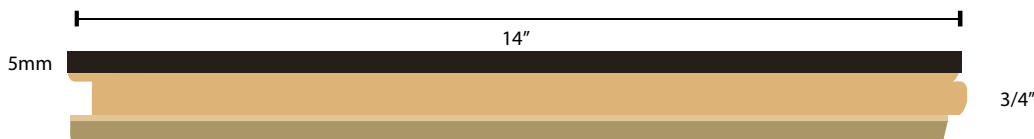

Plain Sawn Character Grade 3/4" Thick Options

LENGTH DESCRIPTION (29" - 10')
The diagram represents potential variations in color, grain and character of one full carton of material.

LENGTH DESCRIPTION (29" - 15')
The diagram represents potential variations in color, grain and character of one full carton of material.

Plain Sawn Or Select Character Grade 5/8" Thick Options

HERRINGBONE PATTERN
5/8" x 5" x 20"
and 5/8" x 7" x 28"

5/8" Thick x 7"
5 ROWS PER BOX

LENGTH DESCRIPTION (23" - 86")
The diagram represents potential variations in color, grain and character of one full carton of material.

CHEVRON PATTERN
5/8" x 5" x 25"

Rift & Quartered Select Ab Grade 5/8" Thick Options

RIFT & QUARTERED
5/8" x 5" x 86"

LENGTH DESCRIPTION (23" - 86")
The diagram represents potential variations in color, grain and character of one full carton of material.