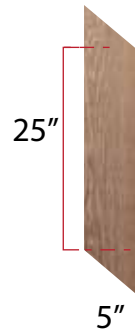

Plain Sawn Character Grade 3/4" Thick Options

LENGTH DESCRIPTION (29" - 10')
The diagram represents potential variations in color, grain and character of one full carton of material.

LENGTH DESCRIPTION (29" - 15')
The diagram represents potential variations in color, grain and character of one full carton of material.

Plain Sawn Or Select Character Grade 5/8" Thick Options

HERRINGBONE PATTERN
5/8" x 5" x 20"
and 5/8" x 7" x 28"

5/8" Thick x 7"
5 ROWS PER BOX

LENGTH DESCRIPTION (23" - 86")
The diagram represents potential variations in color, grain and character of one full carton of material.

CHEVRON PATTERN
5/8" x 5" x 25"

Rift & Quartered Select Ab Grade 5/8" Thick Options

RIFT & QUARTERED
5/8" x 5" x 86"

LENGTH DESCRIPTION (23" - 86")
The diagram represents potential variations in color, grain and character of one full carton of material.