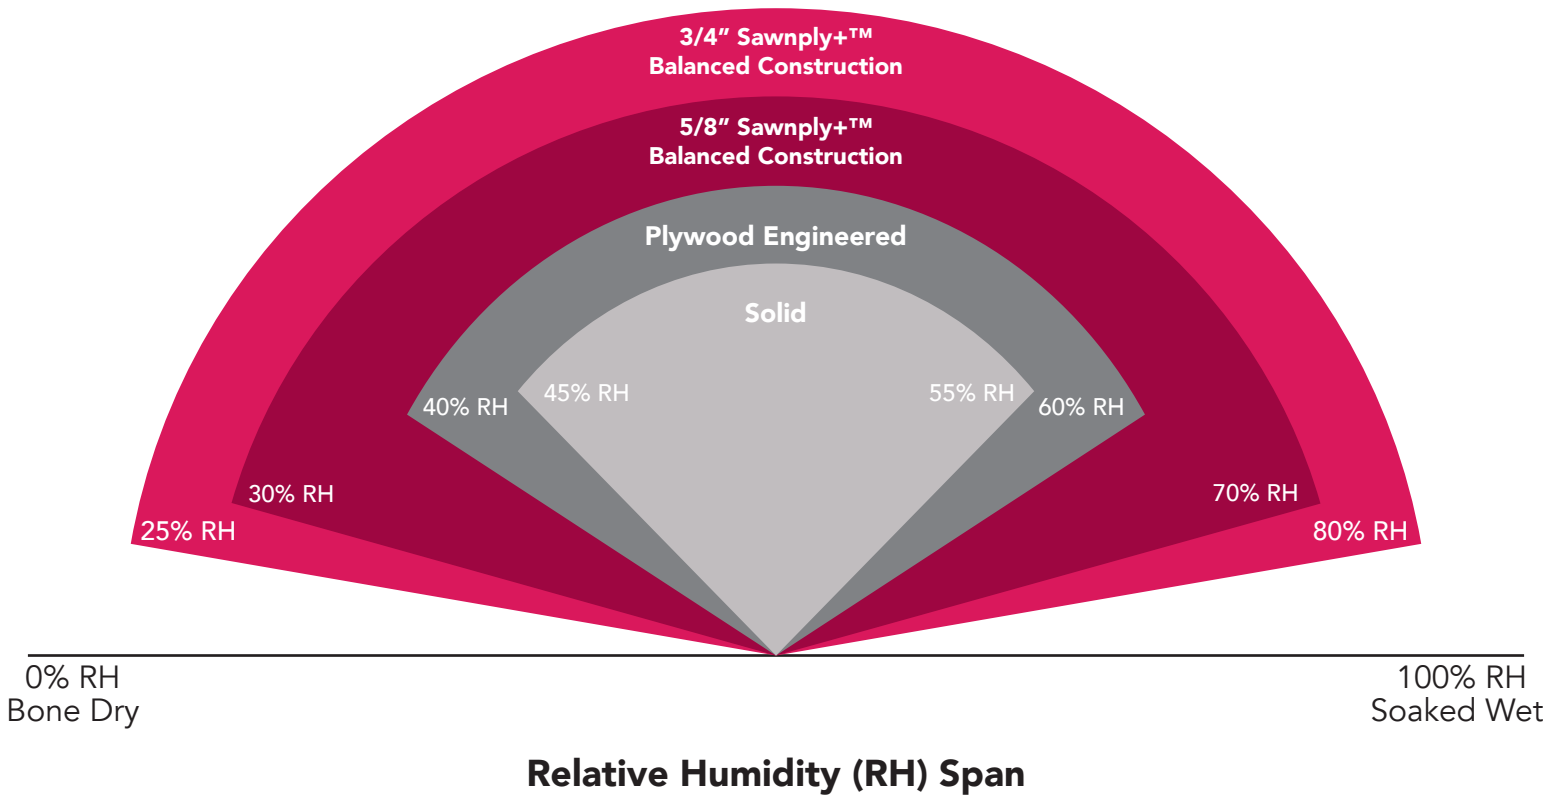

Sawnply+™ Solid-Balanced Construction offers unmatched performance in difficult climates

- Highest performing hardwood flooring in the industry.
- Proven to perform better in climates where Relative Humidity (RH) can have broader ranges than typical climates.
- Hardwood lumber core, plus matching top and bottom SawnPly+™ veneer, enable Rhone Flooring to achieve the widest range of acceptable relative humidity environments.
- Out-performs plywood-core engineered & solid wood.

5/8" Thick Product: 30%-70% RH

3/4" Thick Product: 25%-80% RH

Relative Humidity (RH) Span