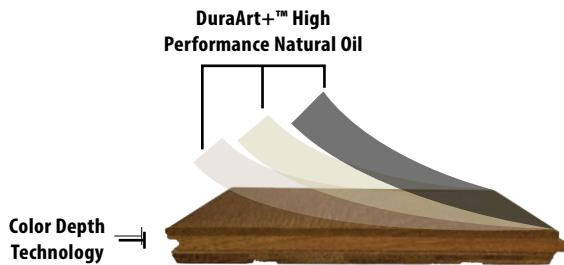

SKU/COLOR:	COTTAGE BROWN OAK
SPECIES:	AUTHENTIC FRENCH WHITE OAK
WIDTH:	8"
THICKNESS:	3/4"
LENGTH DESCRIPTION:	23" TO 86" RANDOM 50% SQ. FT. FULL LENGTH PLANK
FINISH:	DURAART+™ HIGH PERFORMANCE NATURAL OIL
TEXTURE:	LIGHT WIRE BRUSH, ARTISAN SCULPTED, DISTRESSED
GRADE:	CHARACTER
CONSTRUCTION:	SAWNPLY+™ 4 LAYER BALANCED SOLID HARDWOOD - 3MM SAWNPLY+™ WEAR LAYER - 8MM HARDWOOD CORE SLATS - 1MM HARDWOOD STABILIZATION LAYER - 5MM SAWNPLY+™ BALANCED LAYER
INDOOR AIR QUALITY:	FLOORSCORE-CERTIFIED FOR SUPERIOR INDOOR AIR QUALITY
ECOSMART:	PEFC CERTIFIED MANUFACTURER (WWW.PEFC.ORG)
FINISH WARRANTY:	LIFETIME RESIDENTIAL & 3 YEAR COMMERCIAL
STRUCTURE WARRANTY:	LIFETIME
INSTALLATION:	NAIL, STAPLE, GLUE DOWN, AND FLOAT
RADIANT HEAT:	YES
EXPECT TO SEE VARIATIONS IN COLOR, GRAIN, CHARACTER (INCLUDING KNOTS), & BLACK FILL FROM PLANK TO PLANK AND SAMPLE TO SAMPLE.	

DuraArt+™ High Performance Natural Oil

DuraArt+™ Zero VOC High Performance Natural Oil is well suited for residential and commercial spaces. **DuraArt+™ High Performance Natural Oil finish allows you to simply repair surface scratches and refresh high-traffic areas without the need to disturb your entire space.** Other typical urethane finishes require complete sanding and refinishing of the entire floor to repair damage. DuraArt+™ only requires simple maintenance that cleans and revitalizes your finish in one step, saving you money and time.

Color Depth Technology

- Color permeates through Sawnply wear layer stopping surface scratches from exposing light wood underneath the finish.
- Offers increased hardness and stability.

Product Features

- Authentic French White Oak
- FloorScore certified for healthy indoor air quality
- PEFC certified manufacturer
- Long plank average

Rhone XL Planks

Rhone Hardwood offers the longest average length plank in the industry. In each carton of Rhone Hardwood flooring, at least 50% of the square footage will be represented as full-length planks.