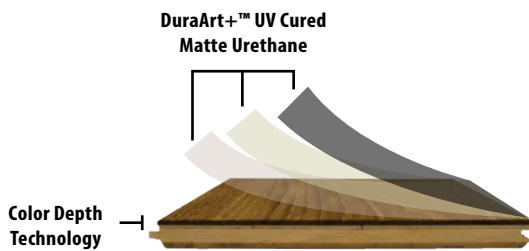

SKU/COLOR:	SPECKLETONE OAK
SPECIES:	AUTHENTIC FRENCH WHITE OAK
WIDTH:	7"
THICKNESS:	9/16"
LENGTH DESCRIPTION:	23" TO 86" RANDOM 50% SQ. FT. FULL LENGTH PLANK
FINISH:	DURAART+™ UV CURED MATTE URETHANE
TEXTURE:	LIGHT WIRE BRUSH
GRADE:	CHARACTER
CONSTRUCTION:	- 3MM SAWNPly+™ WEAR LAYER - ENGINEERED PLYWOOD CORE
INDOOR AIR QUALITY:	FLOORSCORE-CERTIFIED FOR SUPERIOR INDOOR AIR QUALITY
ECOSMART:	PEFC CERTIFIED MANUFACTURER (WWW.PEFC.ORG)
FINISH WARRANTY:	LIFETIME RESIDENTIAL & 3 YEAR COMMERCIAL
STRUCTURE WARRANTY:	LIFETIME
INSTALLATION:	NAIL, STAPLE, GLUE DOWN, AND FLOAT
RADIANT HEAT:	YES

EXPECT TO SEE VARIATIONS IN COLOR, GRAIN, CHARACTER (INCLUDING KNOTS), & BLACK FILL FROM PLANK TO PLANK AND SAMPLE TO SAMPLE.

DuraArt+™ UV Cured Matte Urethane

- Multilayer coatings for added performance
- Natural appearance matte finish
- No additional coatings after installation
- Excellent resistance to stains
- Easy care, basic cleaners acceptable

Color Depth Technology

- Color permeates through SawnpLy wear layer stopping surface scratches from exposing light wood underneath the finish.
- Offers increased hardness and stability.

Product Features

- Authentic French White Oak
- DuraArt+™ UV Cured Matte Urethane Finish delivers a soft and silky feel similar to natural oil
- FloorScore certified for healthy indoor air quality
- PEFC certified manufacturer
- Long plank average