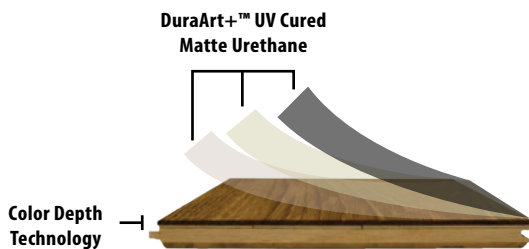

SKU/COLOR:	MINE OAK
SPECIES:	AUTHENTIC FRENCH WHITE OAK
WIDTH:	7"
THICKNESS:	9/16"
LENGTH DESCRIPTION:	23" TO 86" RANDOM 50% SQ. FT. FULL LENGTH PLANK
FINISH:	DURAART+™ UV CURED MATTE URETHANE
TEXTURE:	LIGHT WIRE BRUSH
GRADE:	CHARACTER
CONSTRUCTION:	- 3MM SAWNPPLY+™ WEAR LAYER - ENGINEERED PLYWOOD CORE
INDOOR AIR QUALITY:	FLOORSCORE-CERTIFIED FOR SUPERIOR INDOOR AIR QUALITY
ECOSMART:	PEFC CERTIFIED MANUFACTURER (WWW.PEFC.ORG)
FINISH WARRANTY:	LIFETIME RESIDENTIAL & 3 YEAR COMMERCIAL
STRUCTURE WARRANTY:	LIFETIME
INSTALLATION:	NAIL, STAPLE, GLUE DOWN, AND FLOAT
RADIANT HEAT:	YES

EXPECT TO SEE VARIATIONS IN COLOR, GRAIN, CHARACTER (INCLUDING KNOTS), & BLACK FILL FROM PLANK TO PLANK AND SAMPLE TO SAMPLE.

DuraArt+™ UV Cured Matte Urethane

- Multilayer coatings for added performance
- Natural appearance matte finish
- No additional coatings after installation
- Excellent resistance to stains
- Easy care, basic cleaners acceptable

Color Depth Technology

- Color permeates through Sawnply wear layer stopping surface scratches from exposing light wood underneath the finish.
- Offers increased hardness and stability.

Product Features

- Authentic French White Oak
- DuraArt+™ UV Cured Matte Urethane Finish delivers a soft and silky feel similar to natural oil
- FloorScore certified for healthy indoor air quality
- PEFC certified manufacturer
- Long plank average