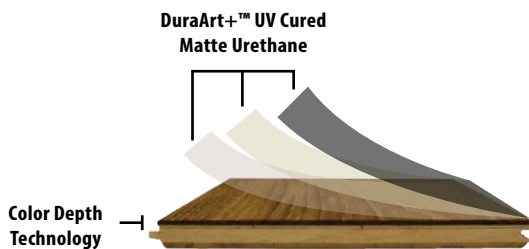

SKU/COLOR:	GALVESTON GREY OAK
SPECIES:	AUTHENTIC FRENCH WHITE OAK
WIDTH:	7"
THICKNESS:	9/16"
LENGTH DESCRIPTION:	23" TO 86" RANDOM 50% SQ. FT. FULL LENGTH PLANK
FINISH:	DURAART+™ UV CURED MATTE URETHANE
TEXTURE:	LIGHT WIRE BRUSH
GRADE:	CHARACTER
CONSTRUCTION:	- 3MM SAWNPPLY+™ WEAR LAYER - ENGINEERED PLYWOOD CORE
INDOOR AIR QUALITY:	FLOORSCORE-CERTIFIED FOR SUPERIOR INDOOR AIR QUALITY
ECOSMART:	PEFC CERTIFIED MANUFACTURER (WWW.PEFC.ORG)
FINISH WARRANTY:	LIFETIME RESIDENTIAL & 3 YEAR COMMERCIAL
STRUCTURE WARRANTY:	LIFETIME
INSTALLATION:	NAIL, STAPLE, GLUE DOWN, AND FLOAT
RADIANT HEAT:	YES

EXPECT TO SEE VARIATIONS IN COLOR, GRAIN, CHARACTER (INCLUDING KNOTS), & BLACK FILL FROM PLANK TO PLANK AND SAMPLE TO SAMPLE.

DuraArt+™ UV Cured Matte Urethane

- Multilayer coatings for added performance
- Natural appearance matte finish
- No additional coatings after installation
- Excellent resistance to stains
- Easy care, basic cleaners acceptable

Color Depth Technology

- Color permeates through Sawnply wear layer stopping surface scratches from exposing light wood underneath the finish.
- Offers increased hardness and stability.

Product Features

- Authentic French White Oak
- DuraArt+™ UV Cured Matte Urethane Finish delivers a soft and silky feel similar to natural oil
- FloorScore certified for healthy indoor air quality
- PEFC certified manufacturer
- Long plank average