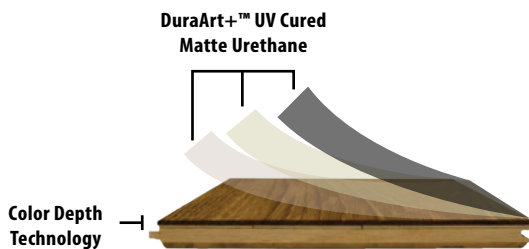

SKU/COLOR:	DUNE OAK
SPECIES:	AUTHENTIC FRENCH WHITE OAK
WIDTH:	7"
THICKNESS:	9/16"
LENGTH DESCRIPTION:	23" TO 86" RANDOM 50% SQ. FT. FULL LENGTH PLANK
FINISH:	DURAART+™ UV CURED MATTE URETHANE
TEXTURE:	LIGHT WIRE BRUSH
GRADE:	CHARACTER
CONSTRUCTION:	- 3MM SAWNPly+™ WEAR LAYER - ENGINEERED PLYWOOD CORE
INDOOR AIR QUALITY:	FLOORSCORE-CERTIFIED FOR SUPERIOR INDOOR AIR QUALITY
ECOSMART:	PEFC CERTIFIED MANUFACTURER (WWW.PEFC.ORG)
FINISH WARRANTY:	LIFETIME RESIDENTIAL & 3 YEAR COMMERCIAL
STRUCTURE WARRANTY:	LIFETIME
INSTALLATION:	NAIL, STAPLE, GLUE DOWN, AND FLOAT
RADIANT HEAT:	YES

EXPECT TO SEE VARIATIONS IN COLOR, GRAIN, CHARACTER (INCLUDING KNOTS), & BLACK FILL FROM PLANK TO PLANK AND SAMPLE TO SAMPLE.

DuraArt+™ UV Cured Matte Urethane

- Multilayer coatings for added performance
- Natural appearance matte finish
- No additional coatings after installation
- Excellent resistance to stains
- Easy care, basic cleaners acceptable

Color Depth Technology

- Color permeates through SawnpLy wear layer stopping surface scratches from exposing light wood underneath the finish.
- Offers increased hardness and stability.

Product Features

- Authentic French White Oak
- DuraArt+™ UV Cured Matte Urethane Finish delivers a soft and silky feel similar to natural oil
- FloorScore certified for healthy indoor air quality
- PEFC certified manufacturer
- Long plank average