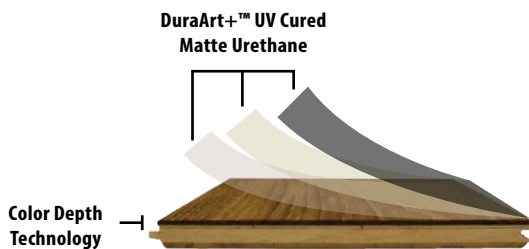

SKU/COLOR:	BISCUIT OAK
SPECIES:	AUTHENTIC FRENCH WHITE OAK
WIDTH:	7"
THICKNESS:	9/16"
LENGTH DESCRIPTION:	23" TO 86" RANDOM 50% SQ. FT. FULL LENGTH PLANK
FINISH:	DURAART+™ UV CURED MATTE URETHANE
TEXTURE:	LIGHT WIRE BRUSH
GRADE:	CHARACTER
CONSTRUCTION:	- 3MM SAWNPly+™ WEAR LAYER - ENGINEERED PLYWOOD CORE
INDOOR AIR QUALITY:	FLOORSCORE-CERTIFIED FOR SUPERIOR INDOOR AIR QUALITY
ECOSMART:	PEFC CERTIFIED MANUFACTURER (WWW.PEFC.ORG)
FINISH WARRANTY:	LIFETIME RESIDENTIAL & 3 YEAR COMMERCIAL
STRUCTURE WARRANTY:	LIFETIME
INSTALLATION:	NAIL, STAPLE, GLUE DOWN, AND FLOAT
RADIANT HEAT:	YES

EXPECT TO SEE VARIATIONS IN COLOR, GRAIN, CHARACTER (INCLUDING KNOTS), & BLACK FILL FROM PLANK TO PLANK AND SAMPLE TO SAMPLE.

DuraArt+™ UV Cured Matte Urethane

- Multilayer coatings for added performance
- Natural appearance matte finish
- No additional coatings after installation
- Excellent resistance to stains
- Easy care, basic cleaners acceptable

Color Depth Technology

- Color permeates through SawnpLy wear layer stopping surface scratches from exposing light wood underneath the finish.
- Offers increased hardness and stability.

Product Features

- Authentic French White Oak
- DuraArt+™ UV Cured Matte Urethane Finish delivers a soft and silky feel similar to natural oil
- FloorScore certified for healthy indoor air quality
- PEFC certified manufacturer
- Long plank average